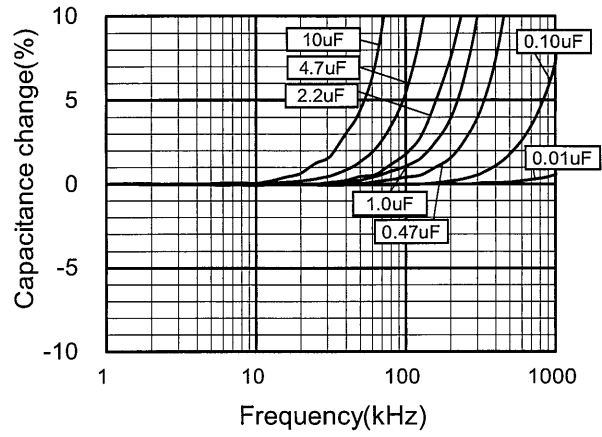

ECQUA Type AC275V series (Metallized Polypropylene Film)

Electrical Characteristics <Typical Data >

Temperature Characteristics

Frequency Characteristics

at 1kHz

at DC100V