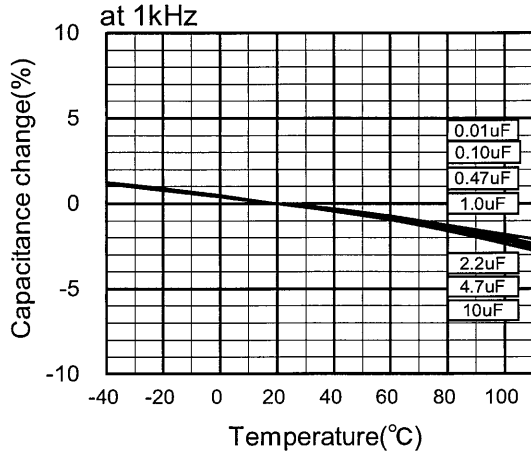

ECQUA Type AC275V series (Metallized Polypropylene Film)

Electrical Characteristics <Typical Data >

Temperature Characteristics

Frequency Characteristics

at 1kHz

at DC100V