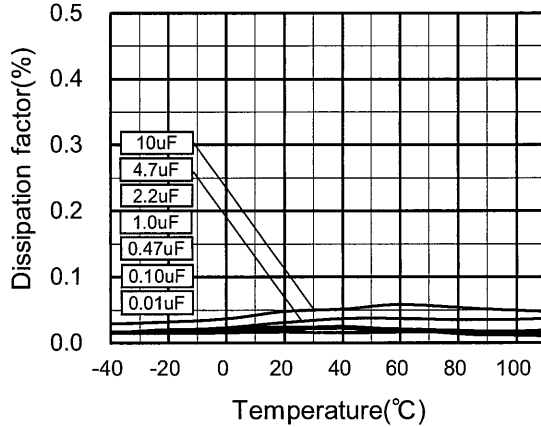

ECQUA Type AC275V series (Metallized Polypropylene Film)

Electrical Characteristics <Typical Data >

Temperature Characteristics

Frequency Characteristics

at 1kHz

at DC100V