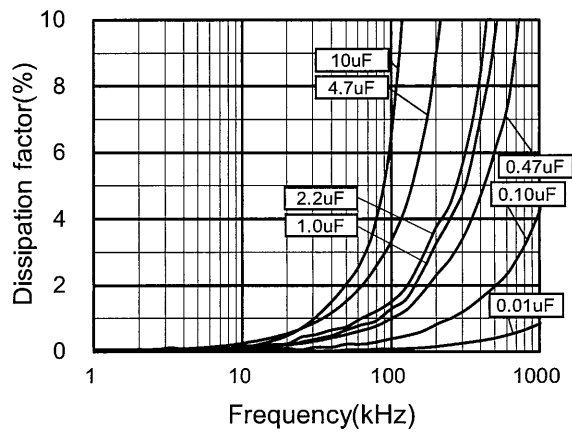

ECQUA Type AC275V series (Metallized Polypropylene Film)

Electrical Characteristics <Typical Data >

Temperature Characteristics

Frequency Characteristics

at 1kHz

at DC100V