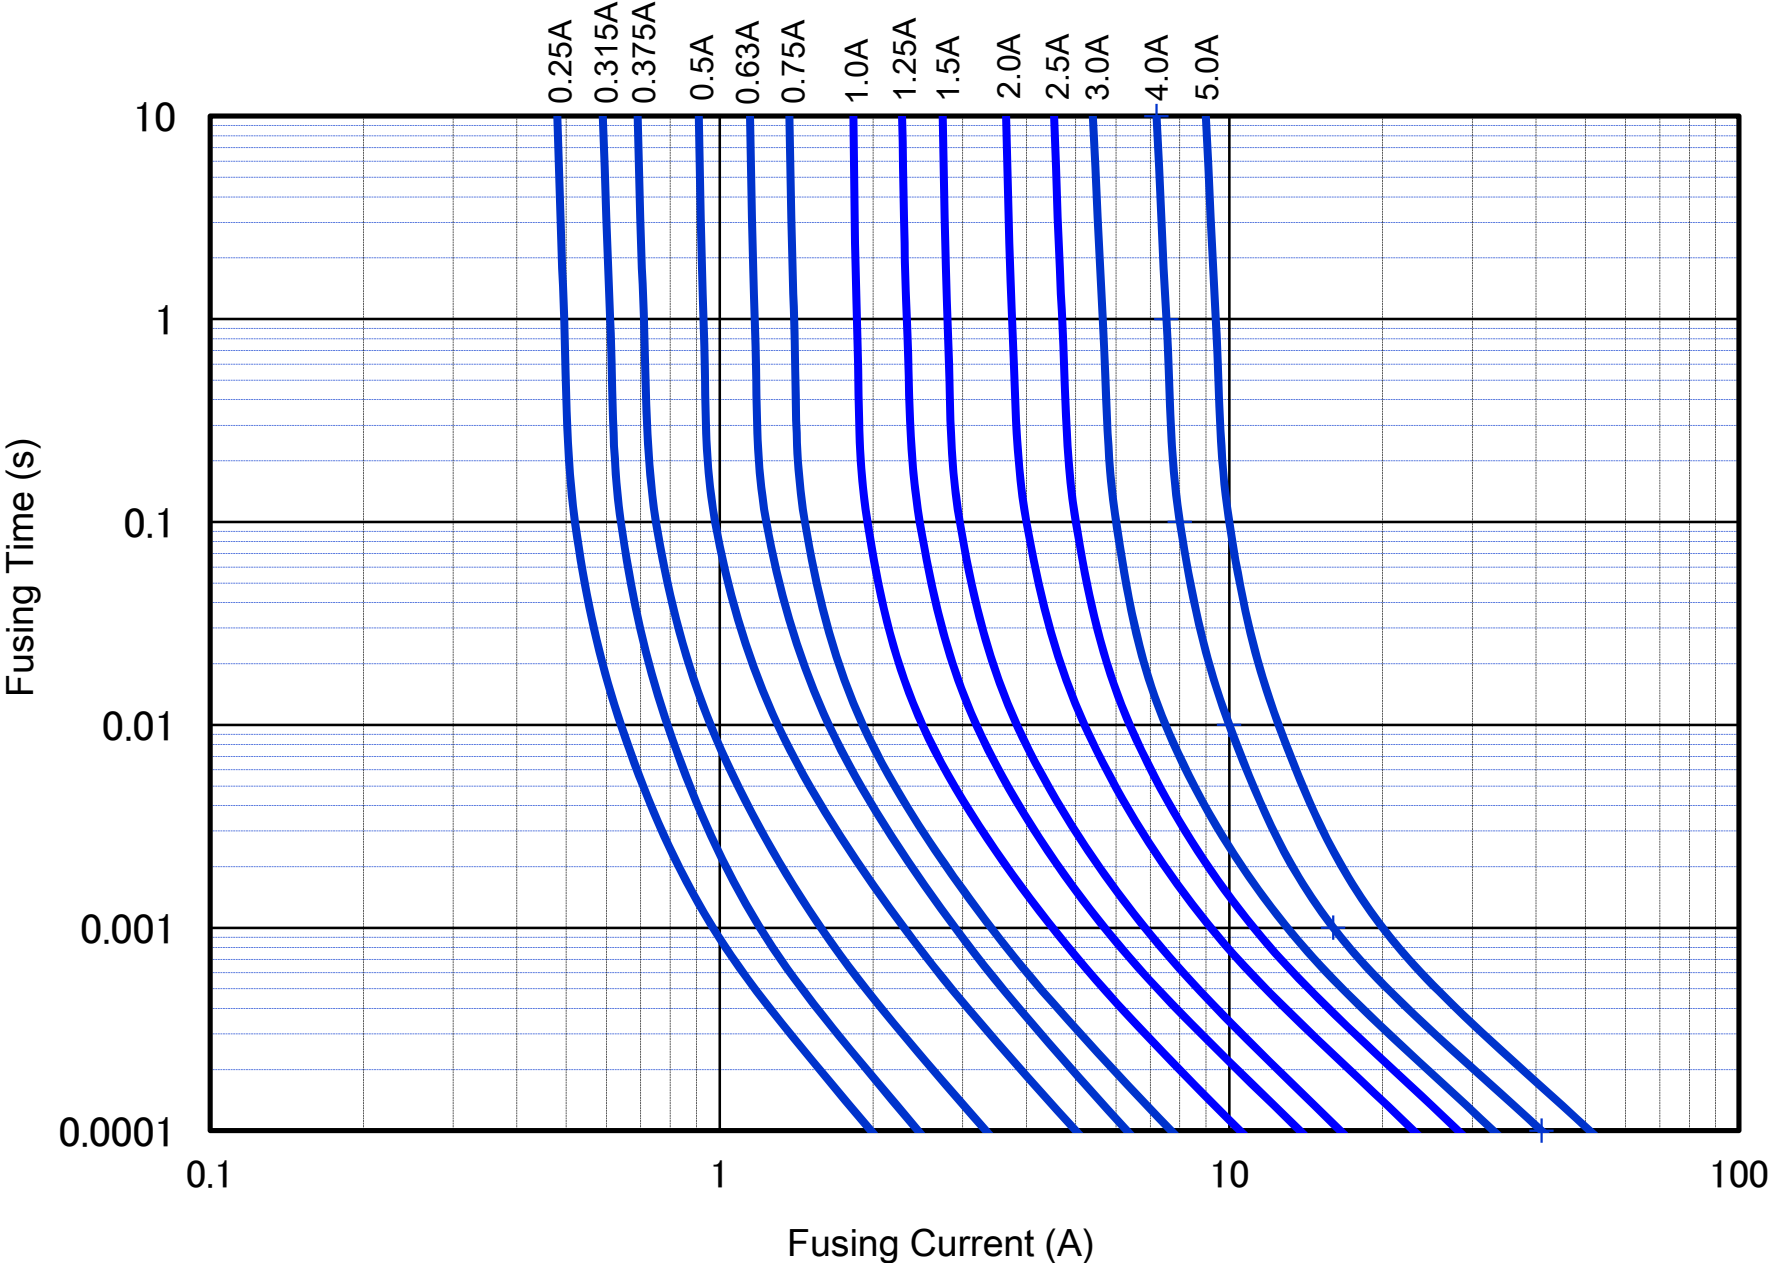

ERBRD Series I-t Characteristics (25°C,Ref)

# ERBRE Series I-t Characteristics (25°C, Ref)

# ERBRG Series I-t Characteristics (25°C,Ref)