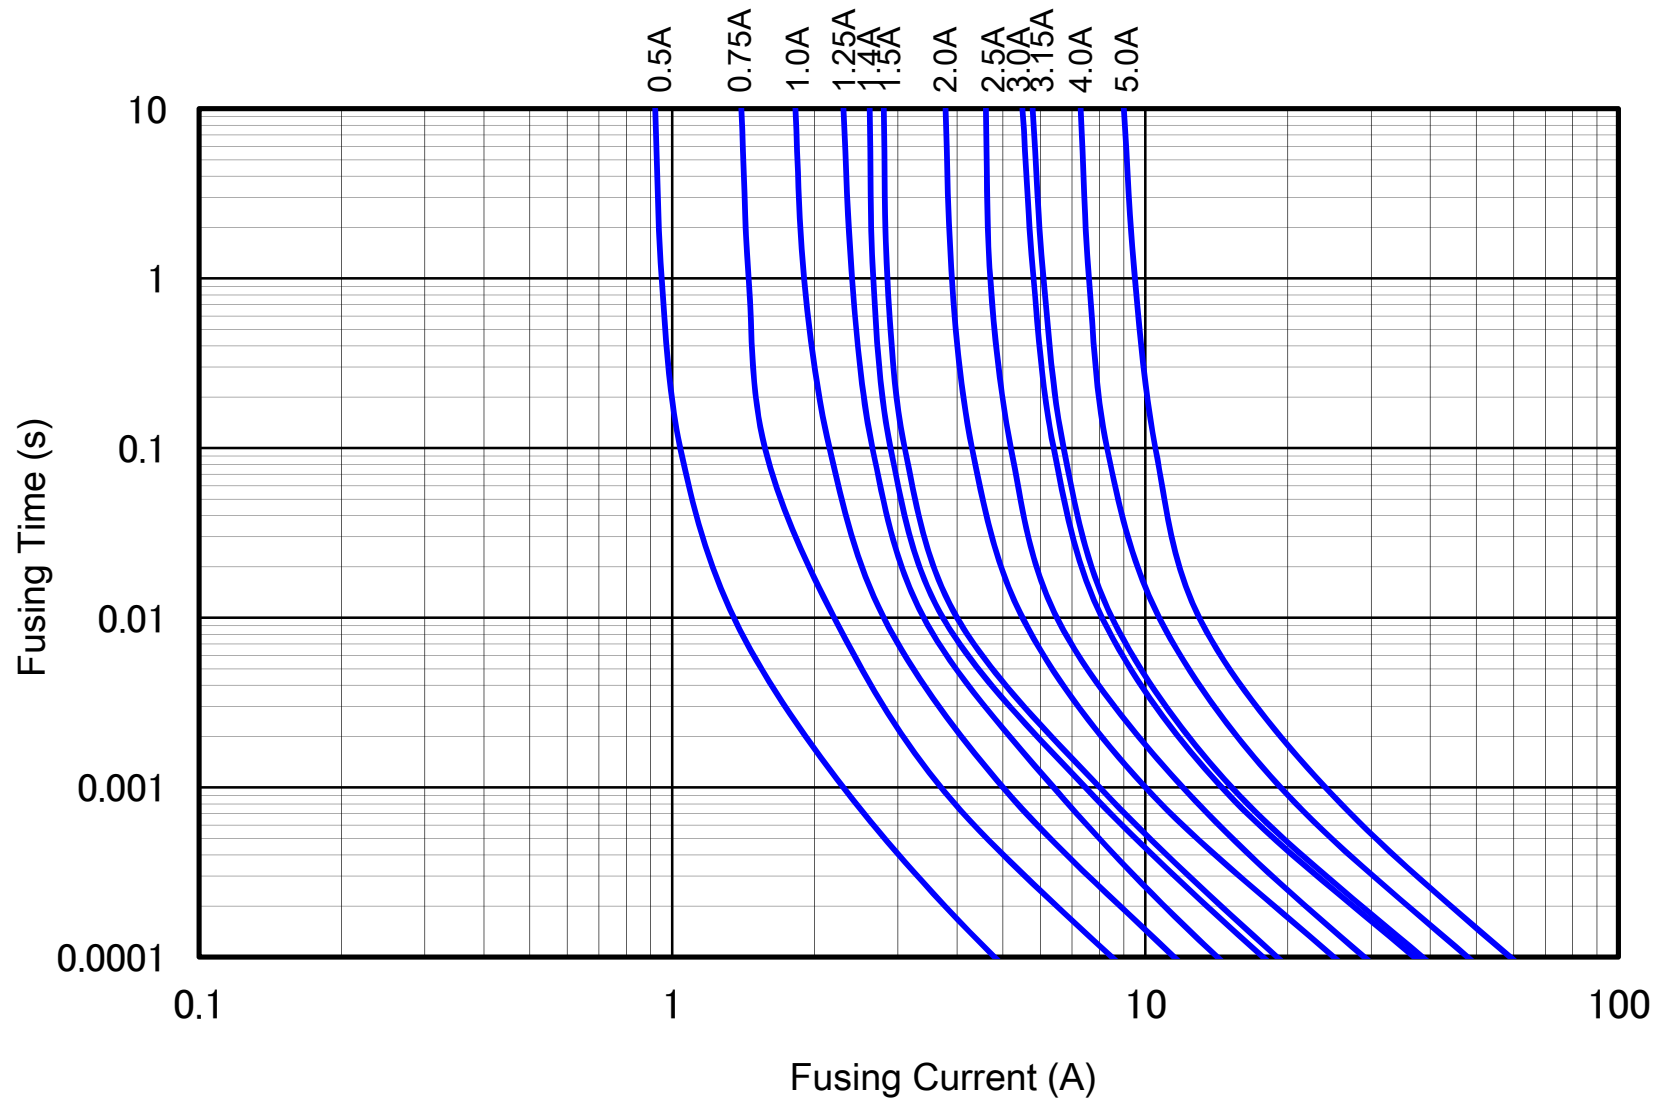

ERBRD Series I-t Characteristics (25°C,Ref)

# ERBRE Series I-t Characteristics (25°C, Ref)

# ERBRG Series I-t Characteristics (25°C,Ref)